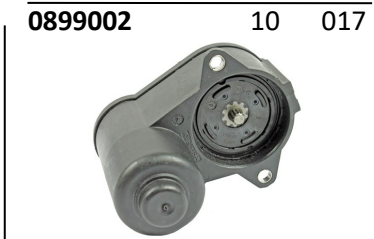

MOTOR TRAVAO ELET. TRS. BLT OE F.P
3C0998281A PASSAT =0899169