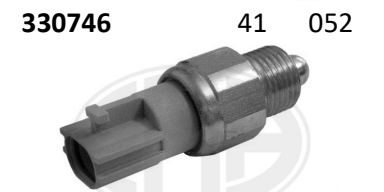

330746 41 052
INTERRUPTOR LUZ M/A FORD
=40825 =36041 EWCM2000