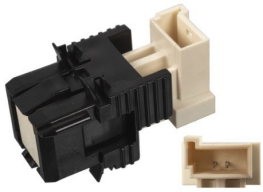

24988 56 052

INTERRUPTOR LUZ STOP BMW
61319240076 MINI =35159

330065 41 052