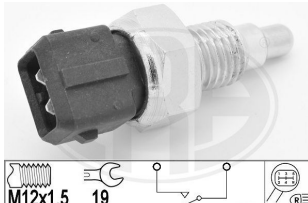

INTERRUPTOR LUZ M/A ROVER
UMB100100 FREELANDER =36142

40760 56 052