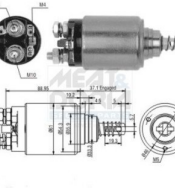

BOBINE M/A BOSCH 0331402001
=130301 =CSO10100AS =SS0003

SS2002P 02 012