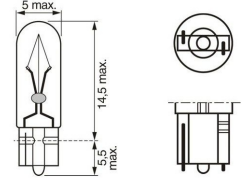

LAMPADA 12V 2,3W
S/CASQUILHO W2x4.6d =17073

1987302501 BO 055