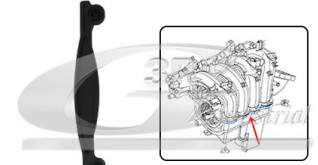

BRACO KIT ADMISSAO
55570283 CHEVROLET

3RG 48202 RG 006