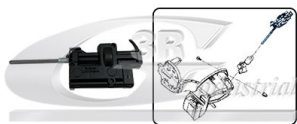

ATUADOR COMBUTIVEL RENAULT
788260006R =12601/02/03

3RG 12601 RG 002