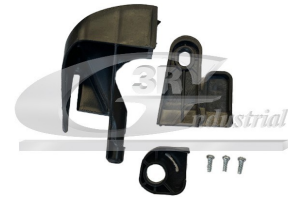

KIT SUP. FAROL CITROEN ESQ.
1361266080/6212F4

3RG 77914

RG 060