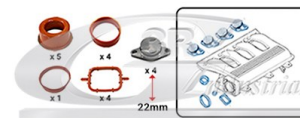

MODULO COLETOR ADMISSAO BMW
11617792019 (18PCS)

3RG 85108 RG 006