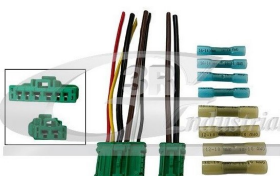

FICHA RESIST. VENT. PSA =K26202
=2322022 =ERDCT001K =82691RG

3RG 30600

RG 062