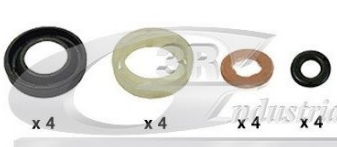

KIT JUNTAS REP. INJETOR PSA
198192 =9718 =3RG84224=BWPCT002

3RG 86604 RG 053