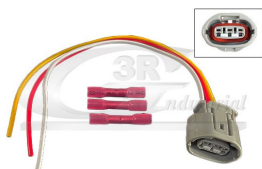

KIT REPARACAO CABLAGEM
4700369 MAVERICK OPEL AGILA

3RG 30402 RG 057