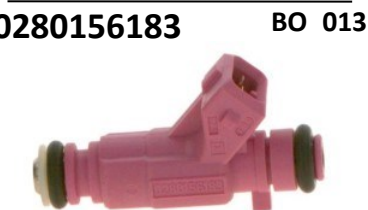

INJETOR COMBUSTIVEL FIAT
46757284 GASOLINA =75114971