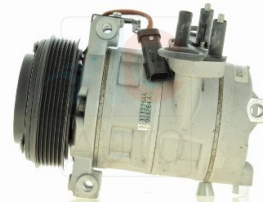

COMPRESSOR AC 12V CHRYSLER
KRL116839AA CAC82005GS

CAC82034AS 12 023

COMPRESSOR AC JEEP/DODGE
K55111401AF

CAC86105AS 12 023