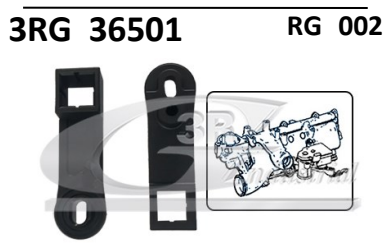

KIT REPARACAO COLECTOR ADMISSAO
6420903837 SPRINTER 2-t SP