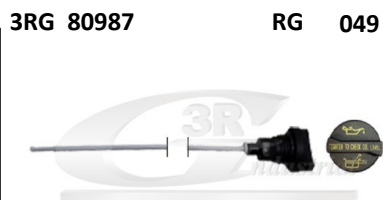

VARETA NIVEL OLEO FIAT 570mm
55277162/55232809