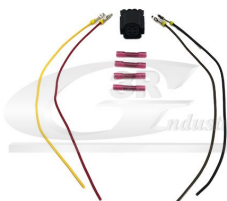

KIT REP. CABOS SIST. ELETRICO
4B0973732 VAG =25580 2324192

3RG 30800

RG 057