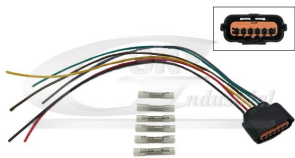

3RG 30772

RG 057

KIT REP. CABOS SIST. ELETRICO
4B0973732 VAG =25580 2324192

3RG 30800

RG 057

KIT REP. CABOS
95720D3000/95720D3000 2324176

3RG 84275

RG 010