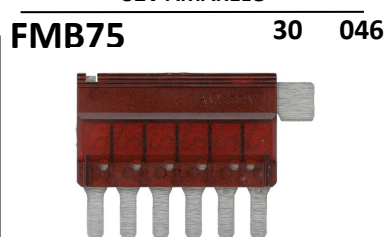

MICRO FUSIVEL 5A 3LAMINAS
32V AMARELO

MICRO FUSIVEL 15A 3 LAMINAS
32V AZUL =193378 =20290015

MICRO FUSIVEL 7.5A 3 LAMINAS
32V VERMELHO

FUSIVEL 5A 6 VIAS MERCEDES
N000000006465 32V AMARELO

FUSIVEL 7.5A 6 VIAS MERCEDES
N000000006466 32V VERMELHO